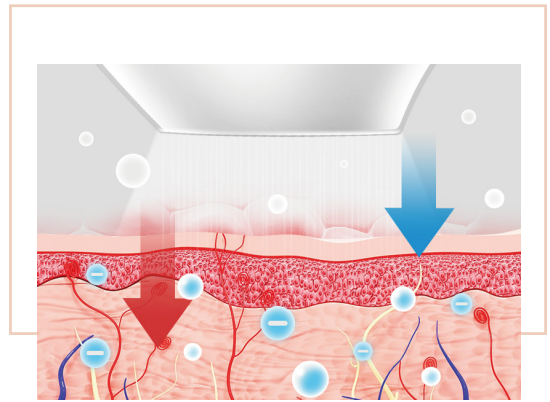

MUSA+

BEOVEA

- Operating Temperature > 5 °C – 35 °C
- Operating humidity > 15%-75%
- Dimension > 200 * 41 * 36 mm
- Battery > 750 mAh 3.7 V

✉ hello@bolva-co.com

e www.bolva-co.com

1 1MHz Radiofrequency

Rebuild collagen and elastin to reduce appearance of fine lines and loose skin

2 Microcurrent Ion⁻

Promote skincare absorption by utilize negative ion

3 Hyper-infusion Cryotherapy

Instant cool to reduce the size of pores, lock in moisture and calm the skin

WIRELESS CHARGING

THINEST AND MOST PORTABLE