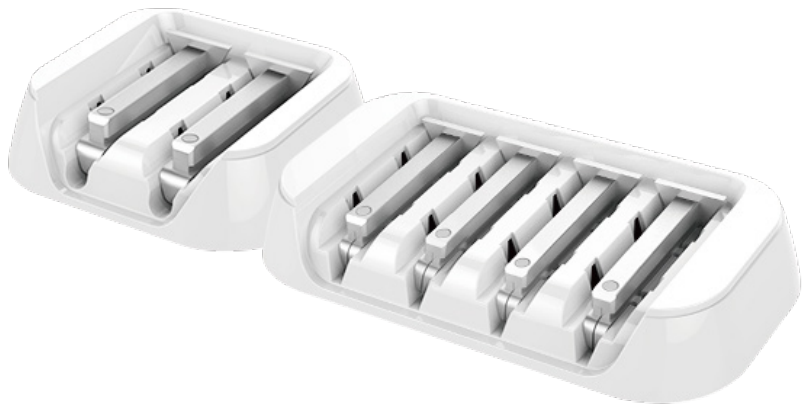

LED红色光波

BV18-303

FACIAL CLEANSE

A Multifunctional
Facial Cleansing and Care Device

多功能面部清洁护理仪器

-  W-Sonic Pulsation
W-Sonic震感
-  Thermo-Therapy
温感按摩
-  Extra-Gentle Silicone
超软硅胶
-  Ultra-Hygienic
超抗菌
-  Galvanic Technology
离子导入导出
-  Rechargeable
可充电
-  Waterproof
可防水

BV18-103

FACIAL DERMA

Sonic Dermaplaning
and Microdermabrasion Tool

电动去毛去角质个人护理仪器

 Sonic Dermaplaning  Rechargeable
电动除毛 可充电

 Microdermabrasion  Wireless Charging
去角质 无线充电

BV18-705

Electrical Heated Eyelash Curler

电动温热美睫卷翘器

EYELASH CURLER

-  10S quick preheating
10S速热
-  Soft silicone pad
护睫硅胶
-  Safe low temperature
安全控温
-  Long-lasting performance
持久定型

BV18-304

EYELASH CURLER PRO

Natural Electrical Heated Curling Pro